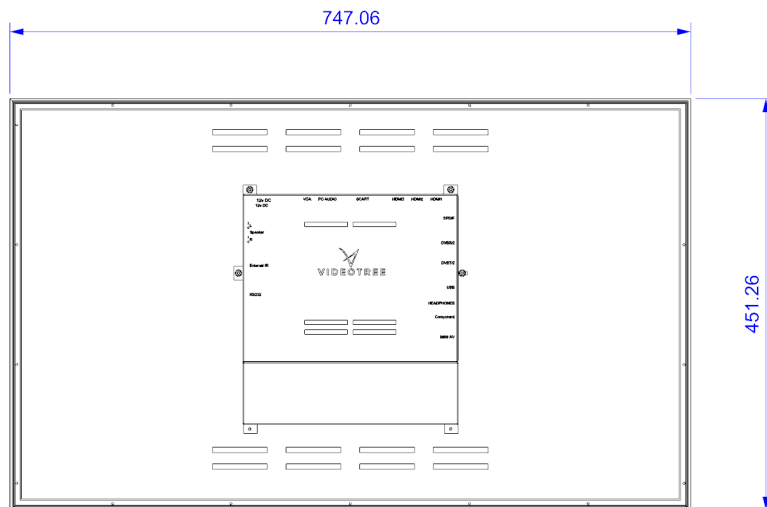

TOP

FRONT

BACK

SIDE

TITLE	32 Lifestyle In Wall Screen		
DATE	19/10/18		
SCALE	DNS	REV	▲
DESIGNER	See Plans	DATE	19/10/18
No. SK VTL32