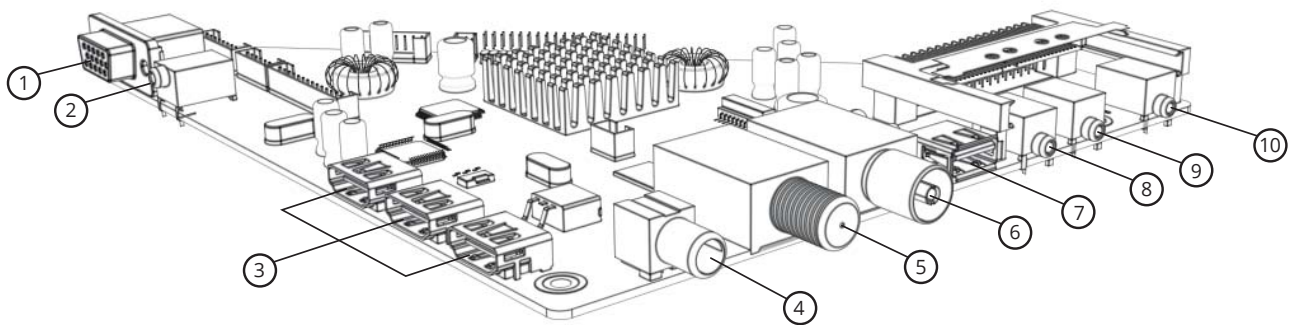

Lifestyle Television
 Learning Remote
 Television Backbox
 Power Supply*

*12V for 19" & 27" screens / 24V for 32" - 55" screens.

Lifestyle Range Control Board

03/08

- | | |
|-------------|---------------|
| 1. VGA | 6. DVBT/2 |
| 2. PC Audio | 7. USB |
| 3. HDMI | 8. Headphones |
| 4. SPDIF | 9. Component |
| 5. DVBS/2 | 10. Mini AV |

Videotree In-Wall Television's are quick & easy to install:

1. Note the correct measurements for your television using the guides on pages 5 & 6.
2. Select the most appropriate wall to install your television - taking into account height, viewing angles, direct sunlight and access to the appropriate electrical points.
3. Using the 'cut-out dimensions' below as a guide, create the in-wall cut-out for your television in the wall of your choice. Ensure that there is access to the electrical points required.
4. Slot the back-box in to the wall and fix in place using bolts or screws as required (not supplied).
5. Ensure your television is correctly connected to the electrical points (this may require two people) then remove the magnet cover and slot the television in to the back-box. Seal the edges with a waterproof sealant and your television installation is complete.