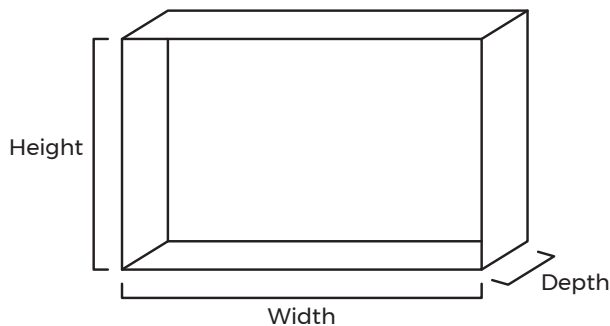

Videotree In-Wall Television's are quick & easy to install:

1. Note the correct measurements for your television using the guides on pages 5 & 6.
2. Select the most appropriate wall to install your television - taking into account height, viewing angles, direct sunlight and access to the appropriate electrical points.
3. Using the 'cut-out dimensions' below as a guide, create the in-wall cut-out for your television in the wall of your choice. Ensure that there is access to the electrical points required.
4. Slot the back-box in to the wall and fix in place using bolts or screws as required (not supplied).
5. Ensure your television is correctly connected to the electrical points (this may require two people) then remove the magnet cover and slot the television in to the back-box. Seal the edges with a waterproof sealant and your television installation is complete.

Videotree Lifestyle In-Wall televisions do not require additional surrounding space for ventilation due to their unique design incorporating metal framework.

*Measurements are in millimetres (mm) unless otherwise stated.

In-Wall Cut-Out Dimensions

Screen Size	15.6"	19"	22"	27"	32"	42"	55"
Width	399.06	454	513.96	637	743	981	1261
Height	248.06	283	317.65	387	448	584	743
Depth	44.09	44	44	44	61	61	61