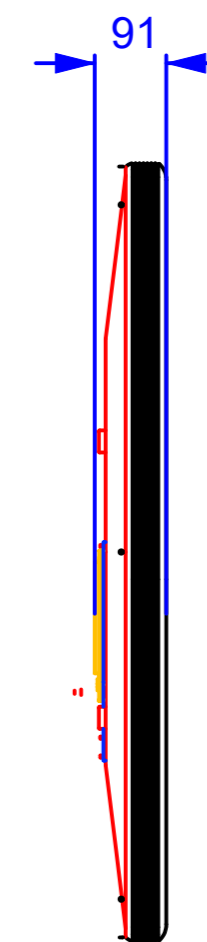

TITLE	75 Oceana		
SITE	Screen		
SCALE	DNS	REV	A
DRAWN	Ian Ross	DATE	15/09/19
No. SK 75OC