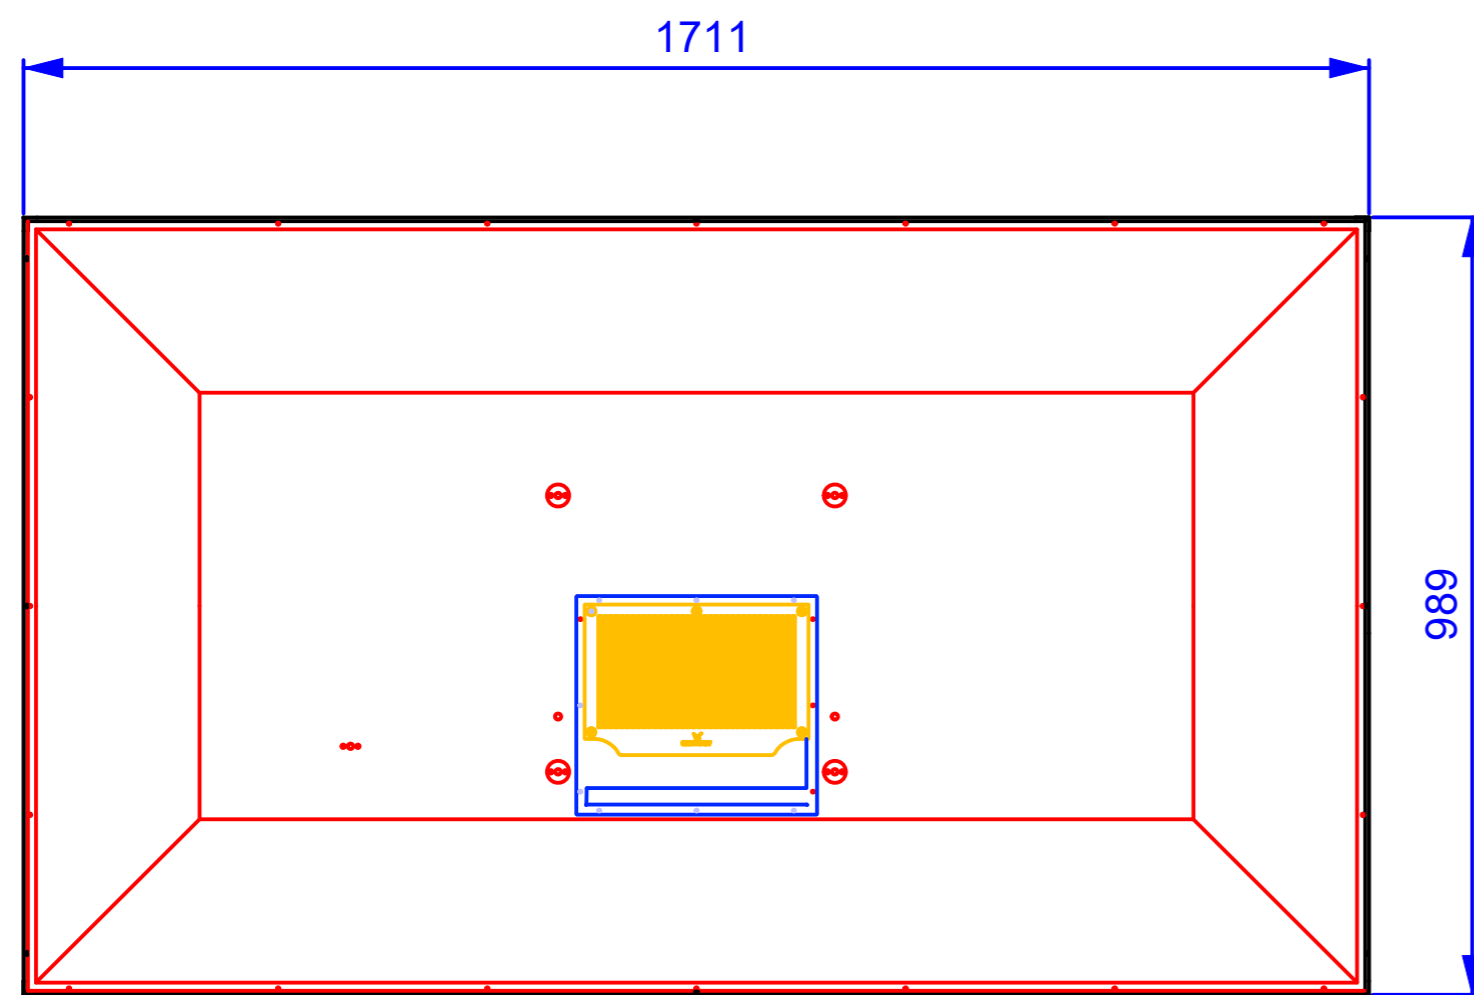

BACK

SIDE

TITLE	75 Oceana		
SITE	Screen		
SCALE	DNS	REV	A
DRAWN	Ian Ross	DATE	15/09/19
No. SK 75OC