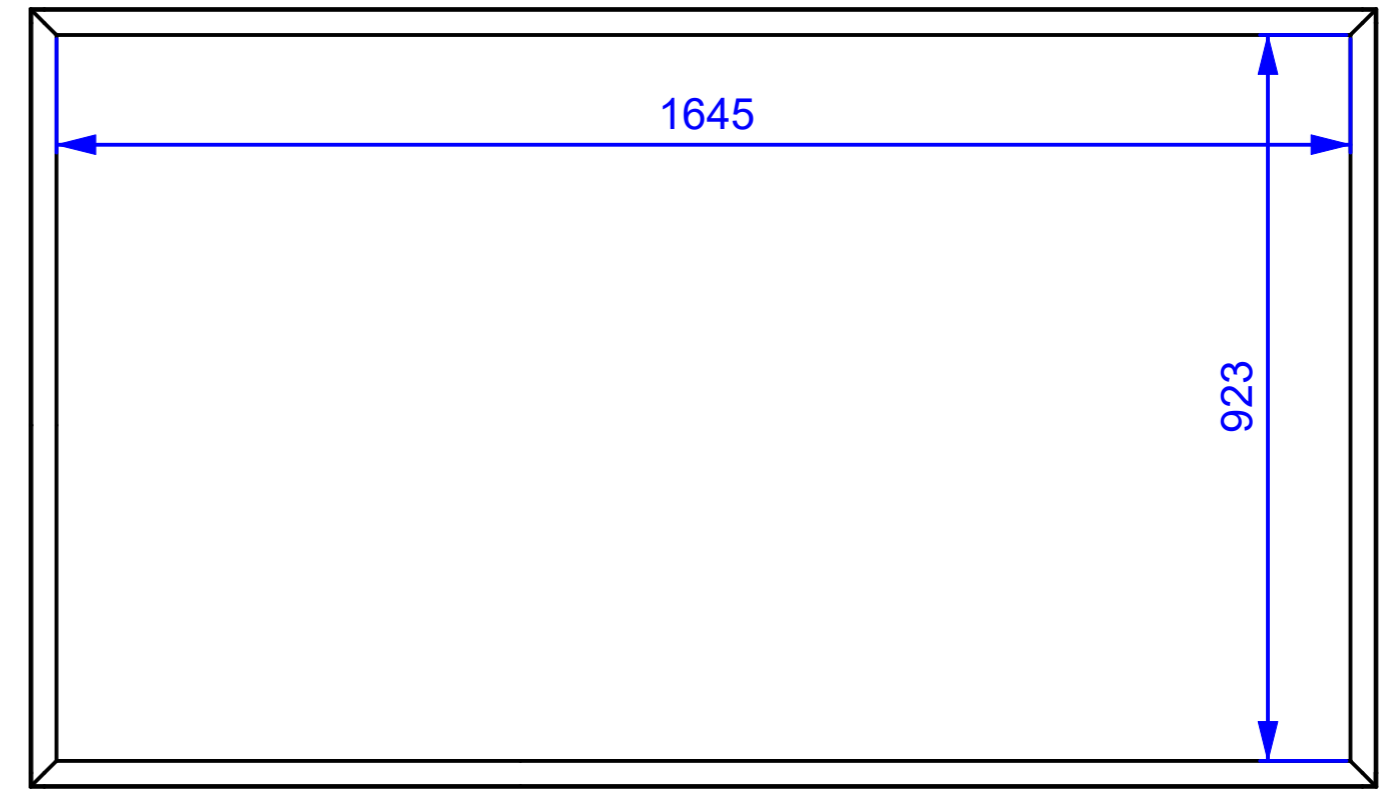

TOP

FRONT

SIDE

TITLE	75 Oceana		
SITE	Screen		
SCALE	DNS	REV	A
DRAWN	Ian Ross	DATE	15/09/19
No. SK 75OC