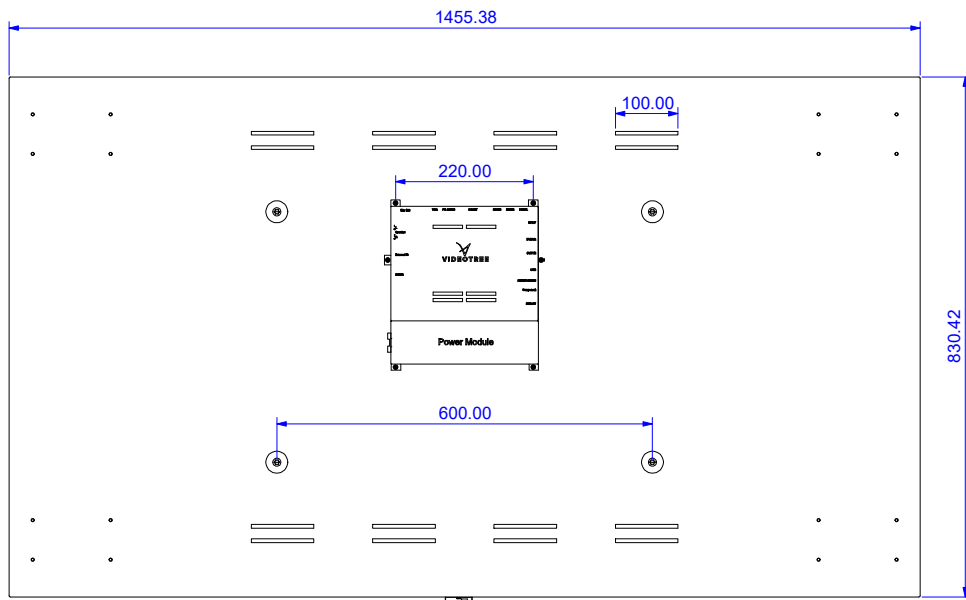

TOP

FRONT

BACK

SIDE

REVISION HISTORY			
<small> This document is the property of Videotree. It is to be used only for the purpose intended and is not to be distributed outside the organization. All rights reserved. </small>			
TITLE	65 Mirror Module		
DATE	General		
SCALE	DWS	REV	▲
DESIGNER	Sanjiv	CHECK	26/09/17
No. SK			