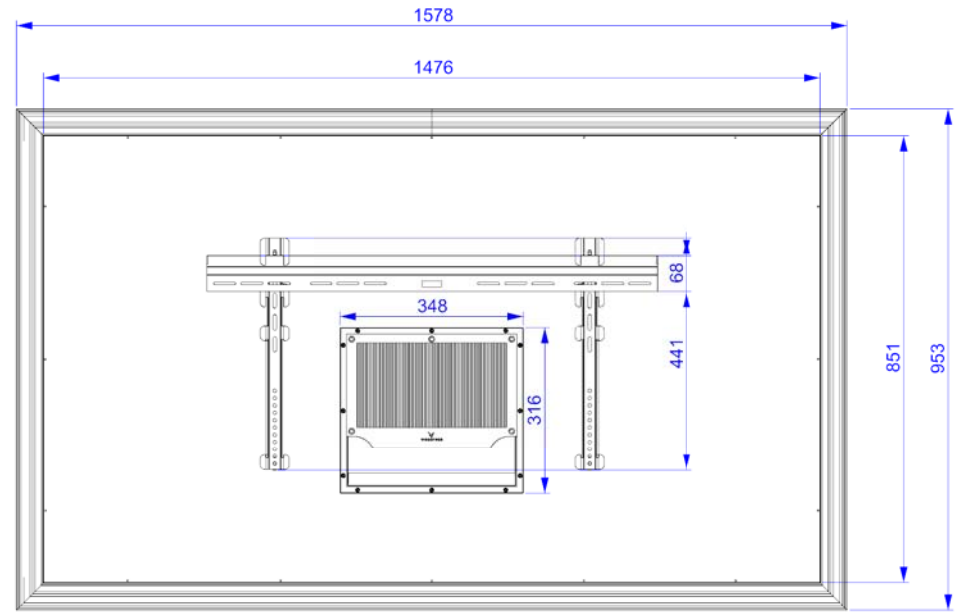

TOP

PERSPECTIVE

FRONT

SIDE

IMPORTANT NOTICE
 This drawing is subject to change without notice. Use only as a guide for reference. All dimensions are in millimeters unless otherwise specified. All dimensions are subject to manufacturing tolerances. All dimensions are subject to change without notice.

VIDEOTREE

TITLE	65" Astoria
DATE	General
SCALE	1:1
DESIGNER	REV
CHECKED	DATE
DATE	16/02/11

No. SK