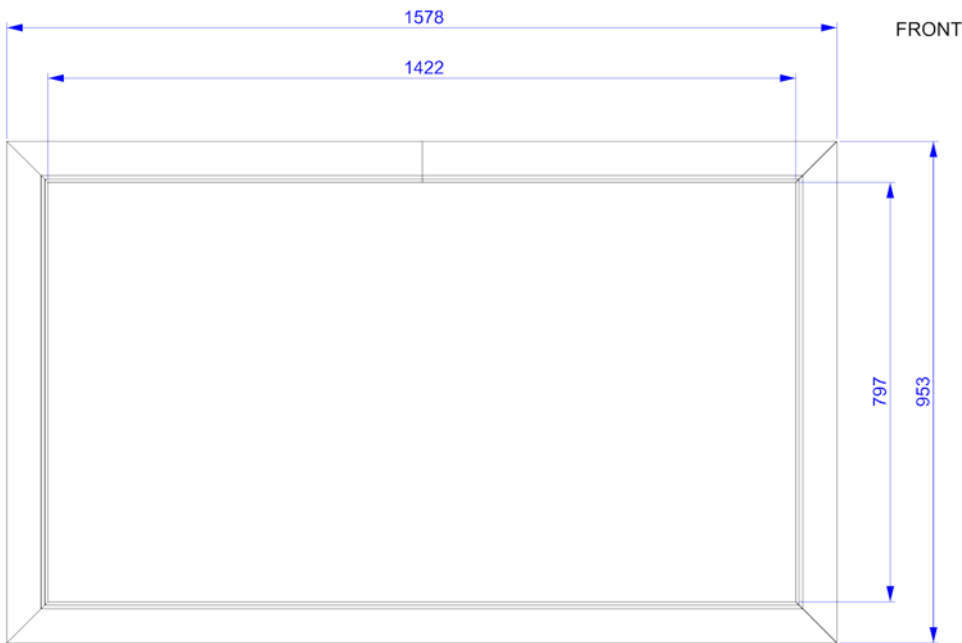

TOP

PERSPECTIVE

FRONT

SIDE

IMPORTANT NOTICE
 This drawing is subject to change without notice. Use only as a guide for reference. All dimensions are in millimeters unless otherwise specified. All dimensions are subject to manufacturing tolerances. All dimensions are subject to change without notice.

VIDEOTREE

TITLE	65" Astoria
DATE	General
SCALE	1:1
DESIGNER	REV
CHECKED	DATE
DATE	16/02/11

No. SK