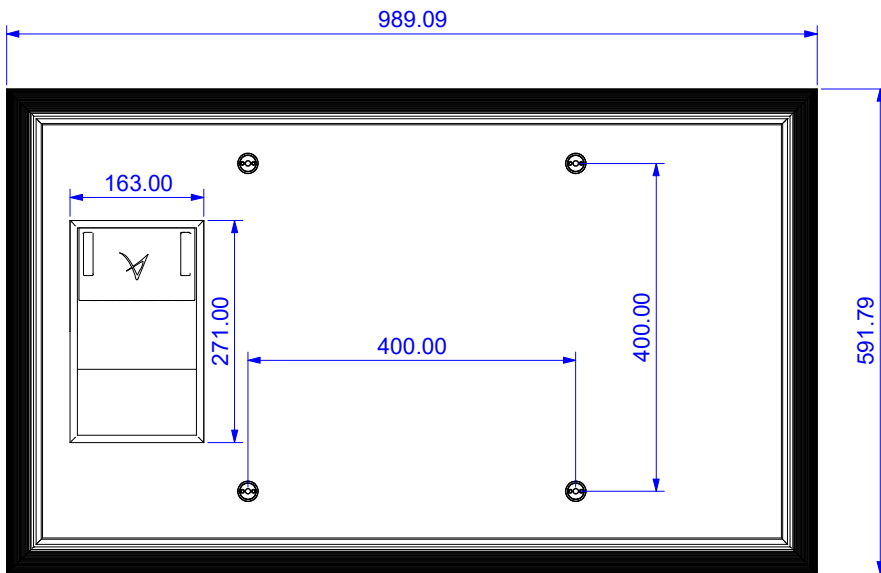

TOP

FRONT

BACK

SIDE

<b>IMPORTANT NOTICE</b> This document is a technical drawing of a product, and it is not intended to be used as a substitute for the actual product. The dimensions and specifications are subject to change without notice. Please refer to the actual product for the most accurate information.			
<b>TITLE</b>	42 On Wall		
<b>DATE</b>	General		
<b>SCALE</b>	DWS	MM	A
<b>DESIGNER</b>	Lee-Peng	<b>CHECK</b>	15/02/17
<b>No. SK</b>			