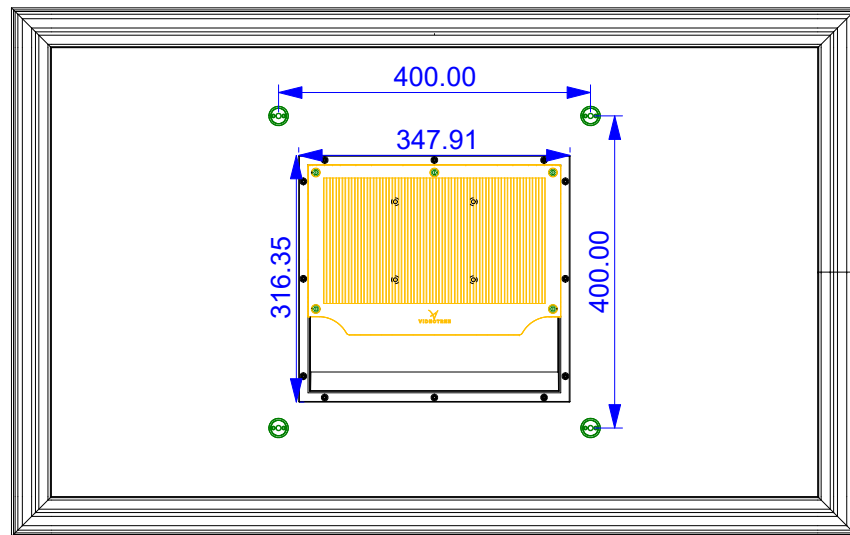

TOP

FRONT

BACK

SIDE

IMPORTANT NOTICE			
<small>THIS DOCUMENT IS UNCLASSIFIED AND IS NOT TO BE REPRODUCED, COPIED, OR TRANSMITTED IN ANY FORM OR BY ANY MEANS, ELECTRONIC OR MECHANICAL, INCLUDING PHOTOCOPYING, RECORDING, OR BY ANY INFORMATION STORAGE AND RETRIEVAL SYSTEM, WITHOUT THE EXPRESS WRITTEN PERMISSION OF THE COMPANY. FOR MORE INFORMATION, CONTACT THE COMPANY AT THE ADDRESS BELOW.</small>			
 VIDEOTREE			
TITLE	42" Asteria		
TYPE	Screen		
SCALE	DNS	REV	A
DESIGNED	REV	DATE	15/02/18
No.SK AST42			