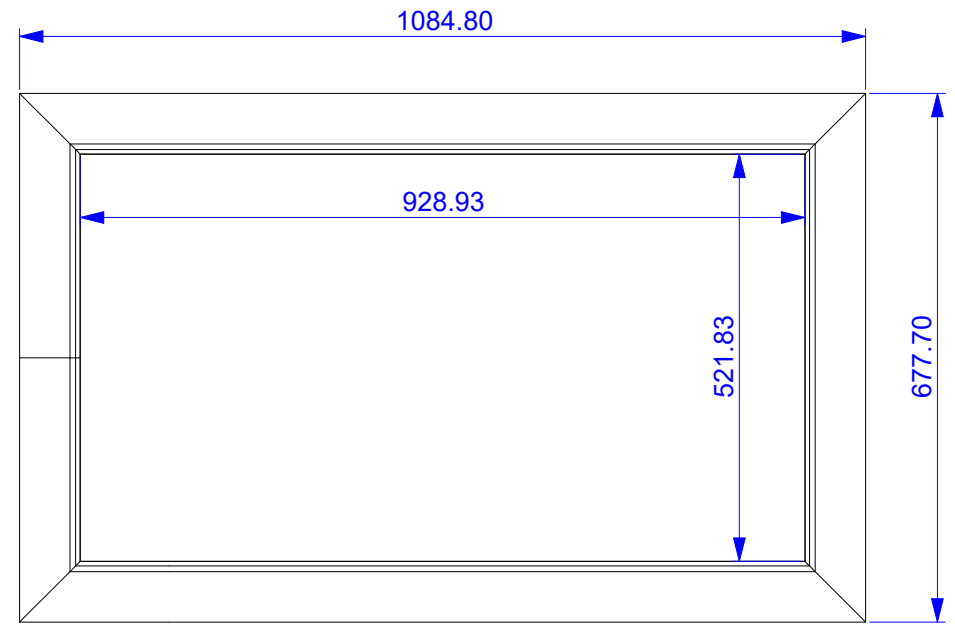

TOP

FRONT

BACK

SIDE

IMPORTANT NOTICE			
<small>THIS DOCUMENT IS UNCLASSIFIED AND IS NOT TO BE REPRODUCED, COPIED, OR TRANSMITTED IN ANY FORM OR BY ANY MEANS, ELECTRONIC OR MECHANICAL, INCLUDING PHOTOCOPYING, RECORDING, OR BY ANY INFORMATION STORAGE AND RETRIEVAL SYSTEM, WITHOUT THE EXPRESS WRITTEN PERMISSION OF THE COMPANY. FOR MORE INFORMATION, CONTACT THE COMPANY AT THE ADDRESS BELOW.</small>			
 VIDEOTREE			
TITLE	42" Asteria		
TYPE	Screen		
SCALE	DNS	REV	A
DESIGNED	REV	DATE	15/02/18
No.SK AST42			