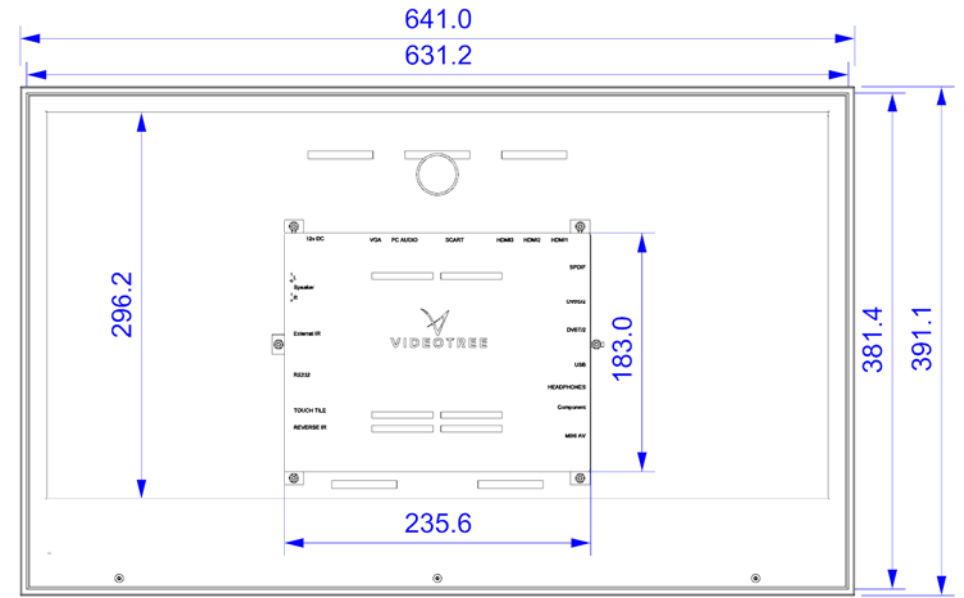

TOP

FRONT

SIDE

IMPORTANT NOTICE

This document is subject to change without prior notice. It is not intended for sale. It is the exclusive property of SKC. If any part is copied or used in any way without the written permission of SKC.

VIDEOTREE

TITLE	27 Lifestyle In Wall
DATE	General
SCALE	
Checked	Rev. 1
Drawn	Rev. 1
Date	15/02/2012

No. SK VTL 271