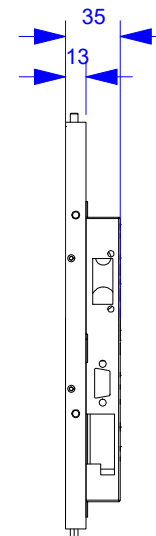

TOP

FRONT

BACK

SIDE

IMPORTANT NOTICE
 This document is subject to change without notice. VIDEOTREE is not responsible for any errors or omissions in this document. All rights reserved. © 2017 VIDEOTREE. All rights reserved.

VIDEOTREE

TITLE	19 mirror module		
TYPE	Screen		
MODEL	DNS	REV	A
DATE	15/02/17	DATE	15/02/17

No. SK VTL19I