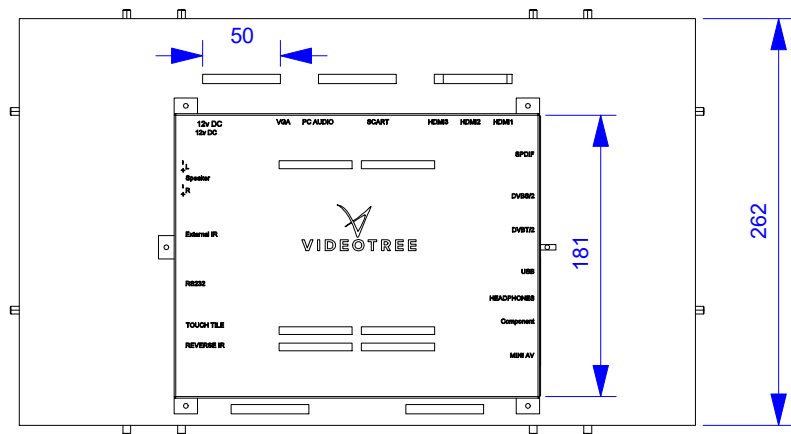

TOP

FRONT

BACK

SIDE

IMPORTANT NOTICE
 This document is subject to change without notice. VIDEOTREE is not responsible for any errors or omissions in this document. All rights reserved. © 2017 VIDEOTREE. All rights reserved.

VIDEOTREE

TITLE	19 mirror module		
TYPE	Screen		
MODEL	DNS	REV	A
DATE	15/02/17	DATE	15/02/17

No. SK VTL19I