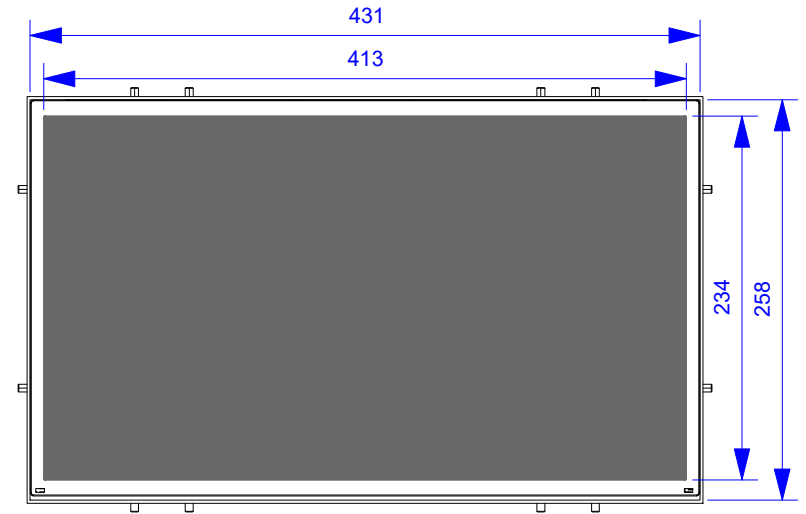

TOP

FRONT

BACK

SIDE

IMPORTANT NOTICE
This document is subject to change without notice. VIDEOTREE is not responsible for any errors or omissions in this document. All rights reserved. © 2017 VIDEOTREE. All rights reserved.

VIDEOTREE

TITLE	19 mirror module		
TYPE	Screen		
MODEL	DNS	REV	A
DATE	15/02/17	DATE	15/02/17

No. SK VTL19I