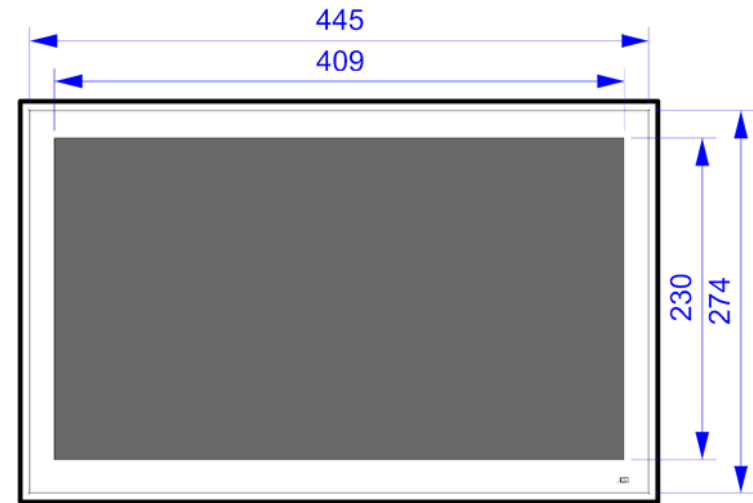

TOP

FRONT

BACK

SIDE

IMPORTANT NOTICE

This document is subject to change without notice and may not be used for reproduction or comparison and is the exclusive property of SBC. If any part is copied or modified in any way without the written permission of SBC.

VIDEOTREE

TITLE	19 lifestyle in wall		
TYPE	Screen		
SCALE	DNS	REV	A
DESIGNER	San Pines	DATE	15/02/17
No.SK VTL19I