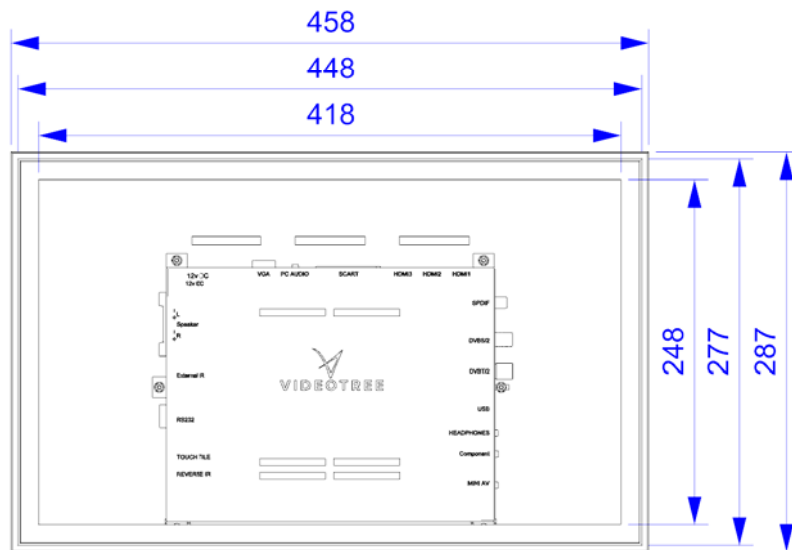

BACK

SIDE

IMPORTANT NOTICE

This document is subject to change without notice and may not be used for reproduction or comparison and is the exclusive property of SBC. If any part is copied or modified in any way without the written permission of SBC.

VIDEOTREE

TITLE	19 lifestyle in wall		
TYPE	Screen		
SCALE	DNS	REV	A
DESIGNER	San Pines	DATE	15/02/17
No.SK VTL19I